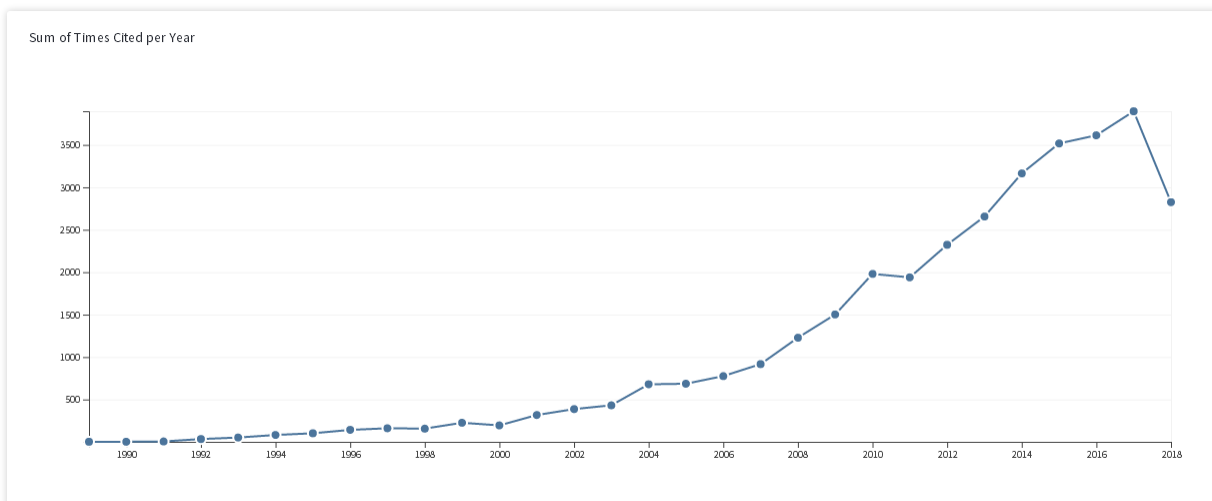

# Research publication status

Citation Report (On 13<sup>th</sup> September, 2018)

Time span = All years. Database =SCI-EXPANDED, CPCI-S, CPCI-SSH, CCR-EXPANDED, IC.

No. of Publications : 2955  
 Sum of the Times Cited : 33997  
 Sum of Times Cited without self-citations : 26725  
 Citing Articles : 21959  
 Citing Articles without self-citations : 19940  
 Average Citations per Item : 11.5  
 h-index : 66

Total no. of Papers published	Total no. of Citation received	Citations per paper	Citation per year*	h-index
2955	33997	33997 / 2955= 11.50	33997 / 31 =1096.67	66

\* Year of establishment of the Centre is 1986. Citations received from 1988 to 2018 = 31 years