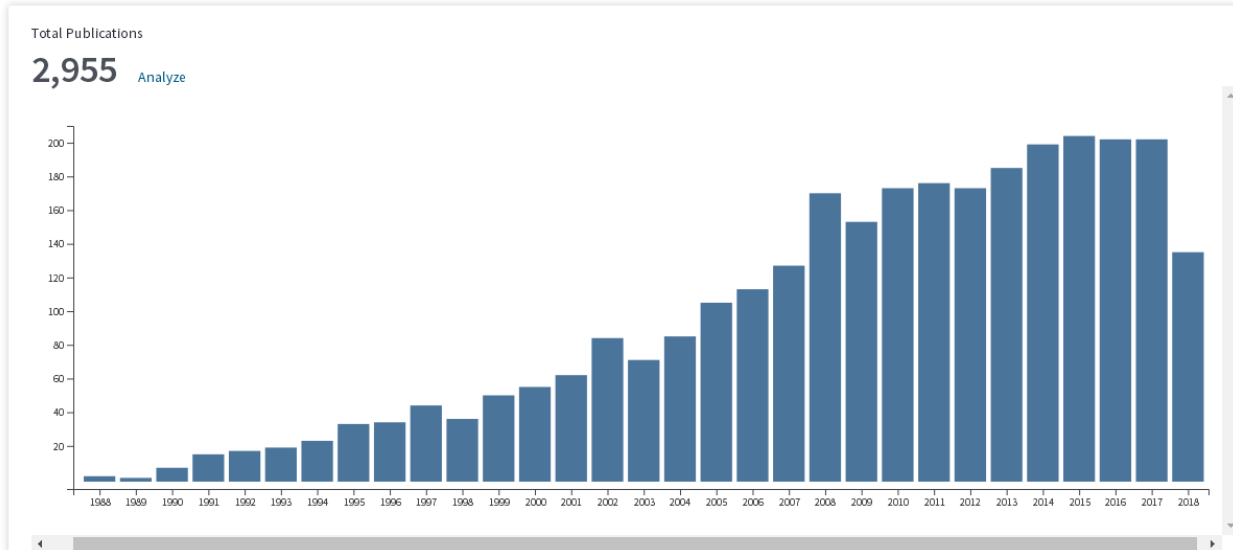

# Research publication status

Citation Report (On 13<sup>th</sup> September, 2018)

Time span = All years. Database =SCI-EXPANDED, CPCI-S, CPCI-SSH, CCR-EXPANDED, IC.

No. of Publications : 2955  
 Sum of the Times Cited : 33997  
 Sum of Times Cited without self-citations : 26725  
 Citing Articles : 21959  
 Citing Articles without self-citations : 19940  
 Average Citations per Item : 11.5  
 h-index : 66

Total no. of Papers published	Total no. of Citation received	Citations per paper	Citation per year*	h-index
2955	33997	33997 / 2955= 11.50	33997 / 31 =1096.67	66

\* Year of establishment of the Centre is 1986. Citations received from 1988 to 2018 = 31 years