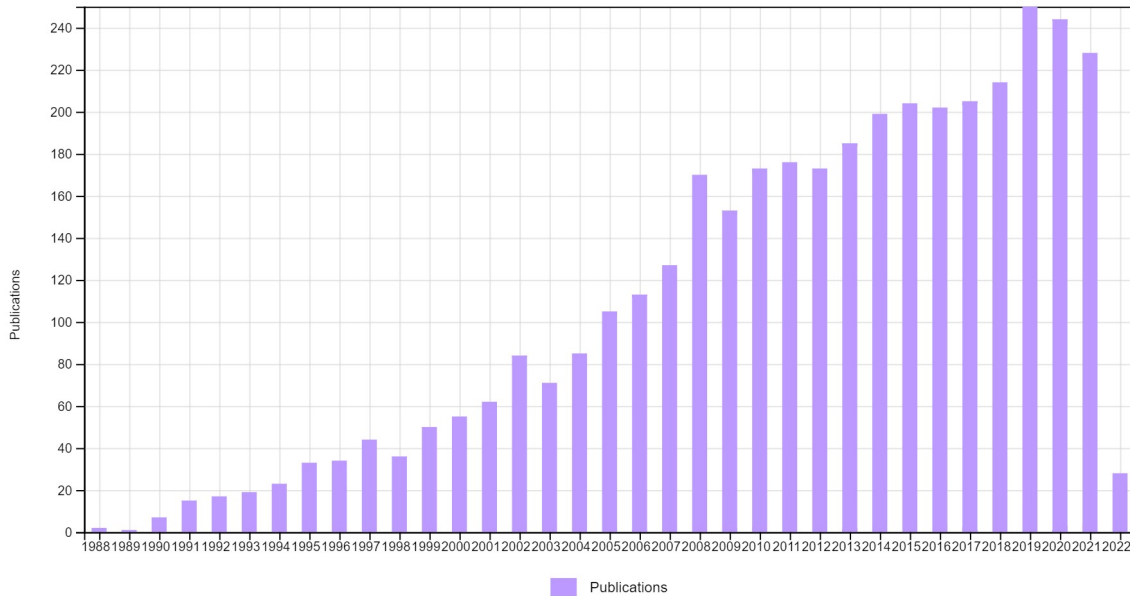

Research publication status

Citation Report (On 21st February, 2022)

Time span = All years. Database =SCI-EXPANDED, CPCI-S, CPCI-SSH, CCR-EXPANDED, IC.

No. of Publications : 3787
 Sum of the Times Cited : 53753
 Sum of Times Cited without self-citations : 43497
 Citing Articles : 35164
 Citing Articles without self-citations : 32501

Total no. of Papers published	Total no. of Citation received	Citations per paper	Citation per year*	h-index
3787	53753	53753 / 3787= 14.19	53753 / 35 =1535.80	82

* Year of establishment of the Centre is 1986. Citations received after 1987 to 2022 = 35 years