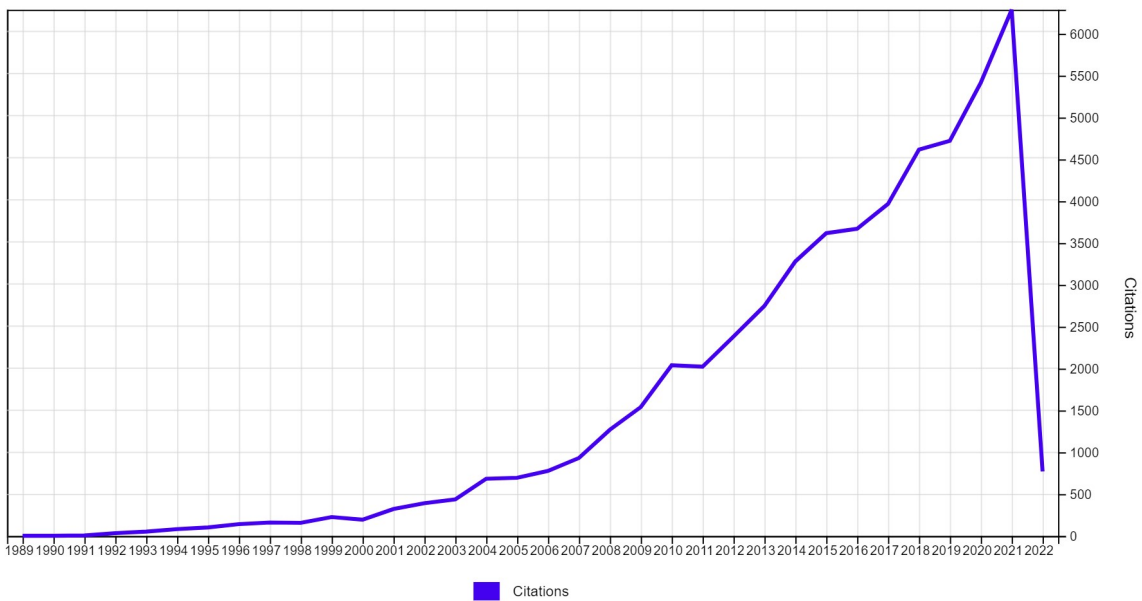

Research publication status

Citation Report (On 21st February, 2022)

Time span = All years. Database =SCI-EXPANDED, CPCI-S, CPCI-SSH, CCR-EXPANDED, IC.

No. of Publications : 3787
 Sum of the Times Cited : 53753
 Sum of Times Cited without self-citations : 43497
 Citing Articles : 35164
 Citing Articles without self-citations : 32501

Total no. of Papers published	Total no. of Citation received	Citations per paper	Citation per year*	h-index
3787	53753	53753 / 3787= 14.19	53753 / 35 =1535.80	82

* Year of establishment of the Centre is 1986. Citations received after 1987 to 2022 = 35 years