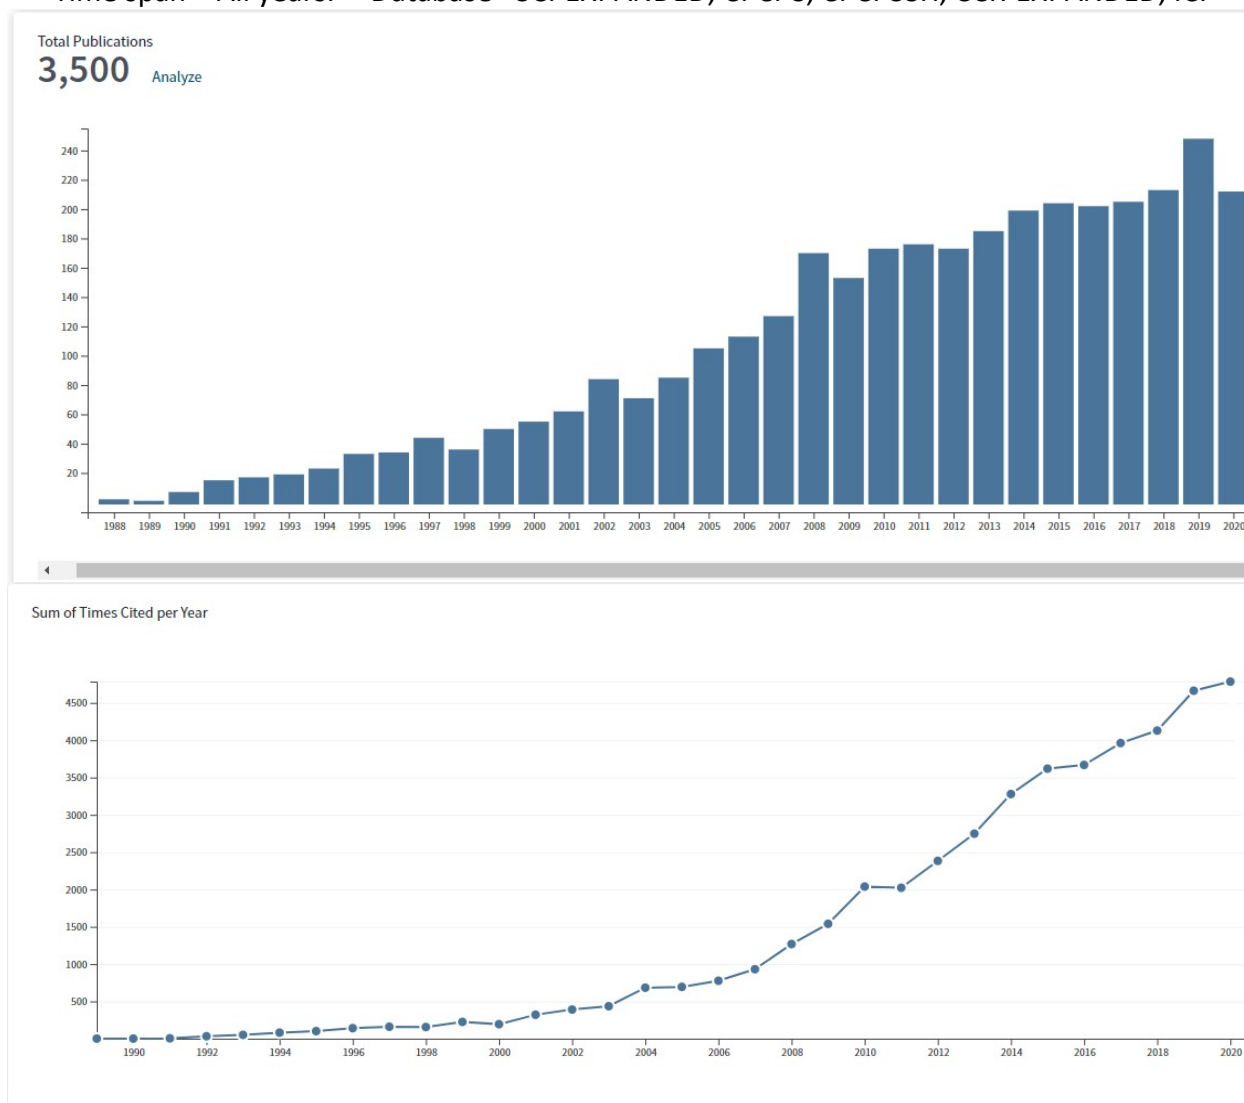

Research publication status

Citation Report (On 24th December, 2020)

Time span = All years. Database =SCI-EXPANDED, CPCI-S, CPCI-SSH, CCR-EXPANDED, IC.

No. of Publications : 3500
 Sum of the Times Cited : 45576
 Sum of Times Cited without self-citations : 36389
 Citing Articles : 29795
 Citing Articles without self-citations : 27344
 Average Citations per Item : 13.02
 h-index : 77

Total no. of Papers published	Total no. of Citation received	Citations per paper	Citation per year*	h-index
3500	45576	45576 / 3500= 13.02	45576 / 33 =1381.09	77

* Year of establishment of the Centre is 1986. Citations received from 1988 to 2020 = 33 years